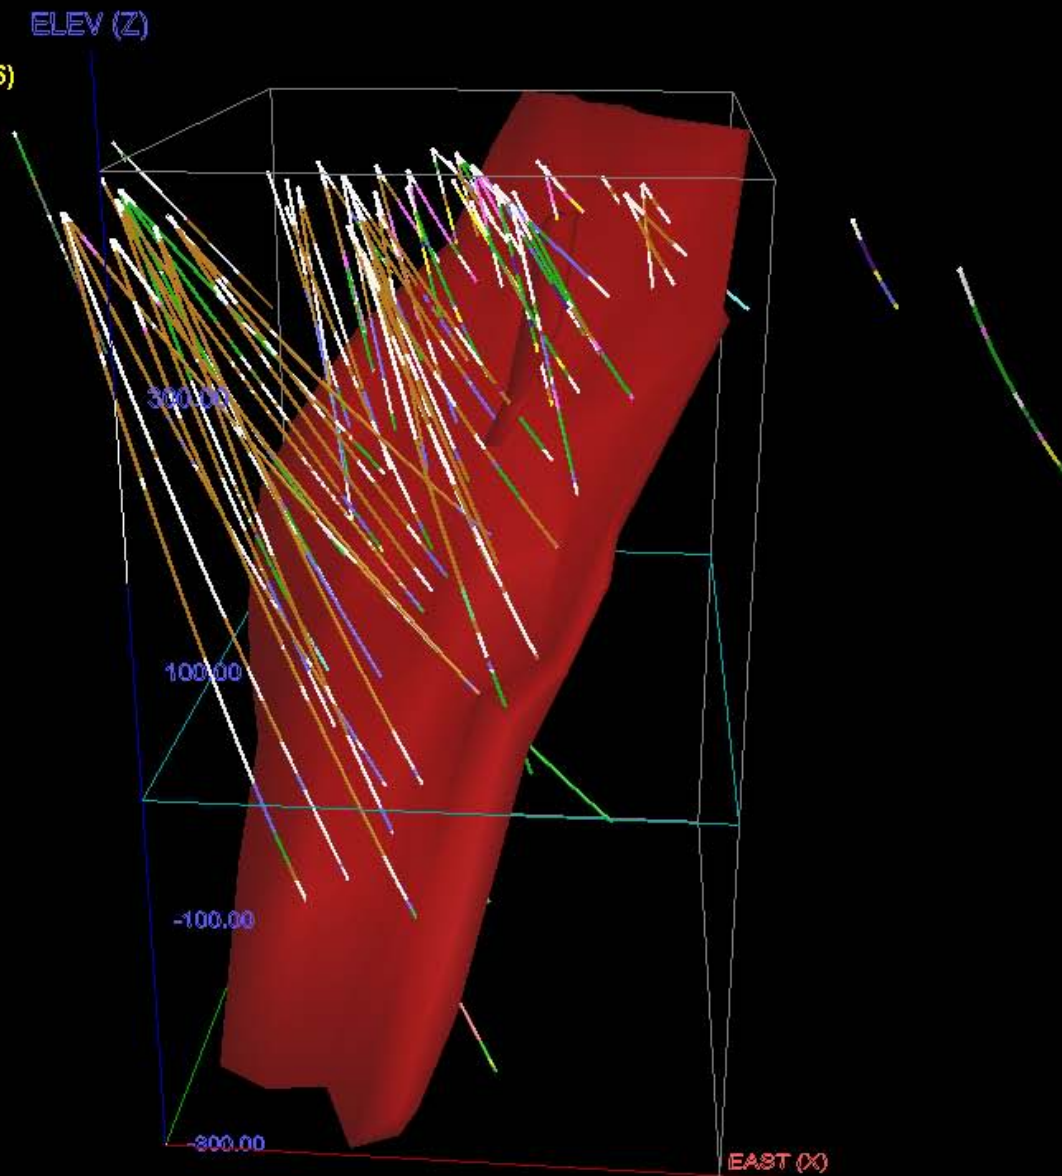

Hackett River 3-D Solid Models with
Entire Historical Drill Hole Database (incl. 2006)

Main Zone
Entire Historical Drill Hole Database (incl. 2006)

Main Zone
2006 Drill Holes Only

Boot Lake Zone
Entire Historical Drill Hole Database (incl. 2006)

Boot Lake Zone
2006 Drill Holes Only

East Cleaver Zone
Entire Historical Drill Hole Database (incl. 2006)

East Cleaver Zone
2006 Drill Holes Only