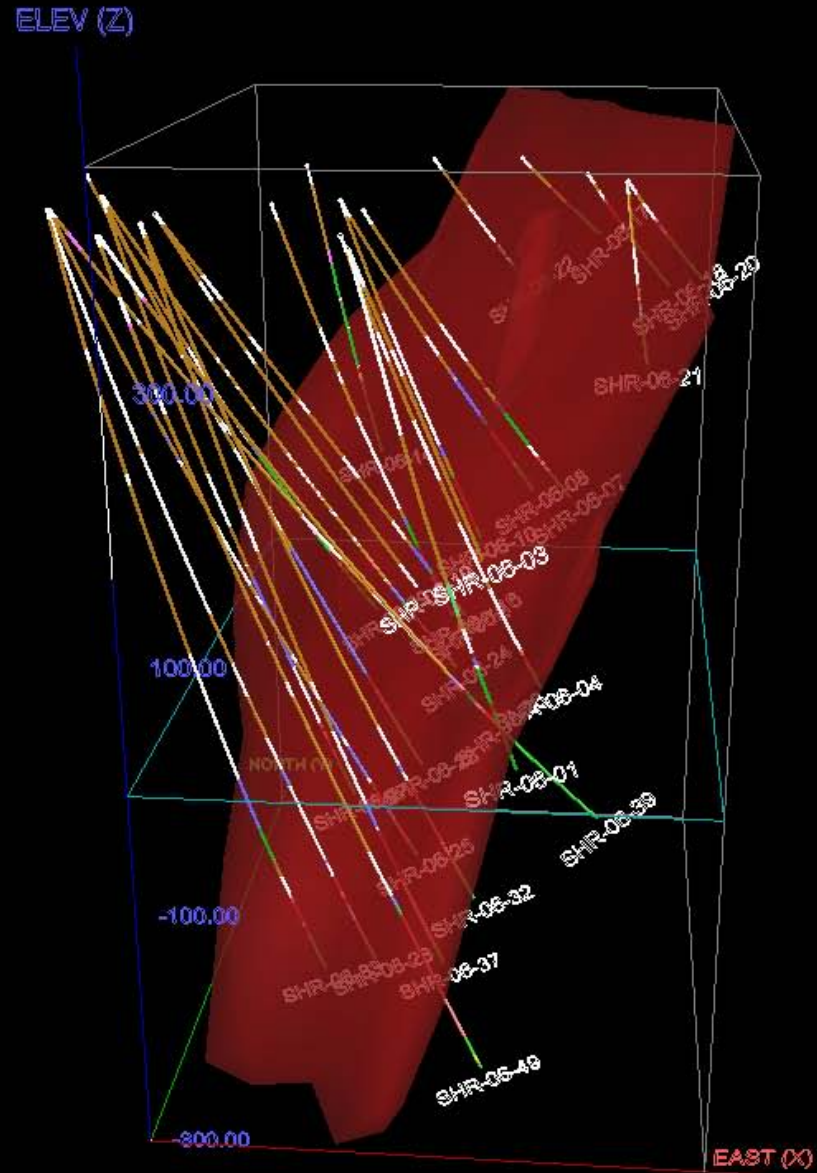

Hackett River 3-D Solid Models with
Entire Historical Drill Hole Database (incl. 2006)

Main Zone
Entire Historical Drill Hole Database (incl. 2006)

Main Zone
2006 Drill Holes Only

Boot Lake Zone
Entire Historical Drill Hole Database (incl. 2006)

Boot Lake Zone
2006 Drill Holes Only

East Cleaver Zone
Entire Historical Drill Hole Database (incl. 2006)

East Cleaver Zone
2006 Drill Holes Only