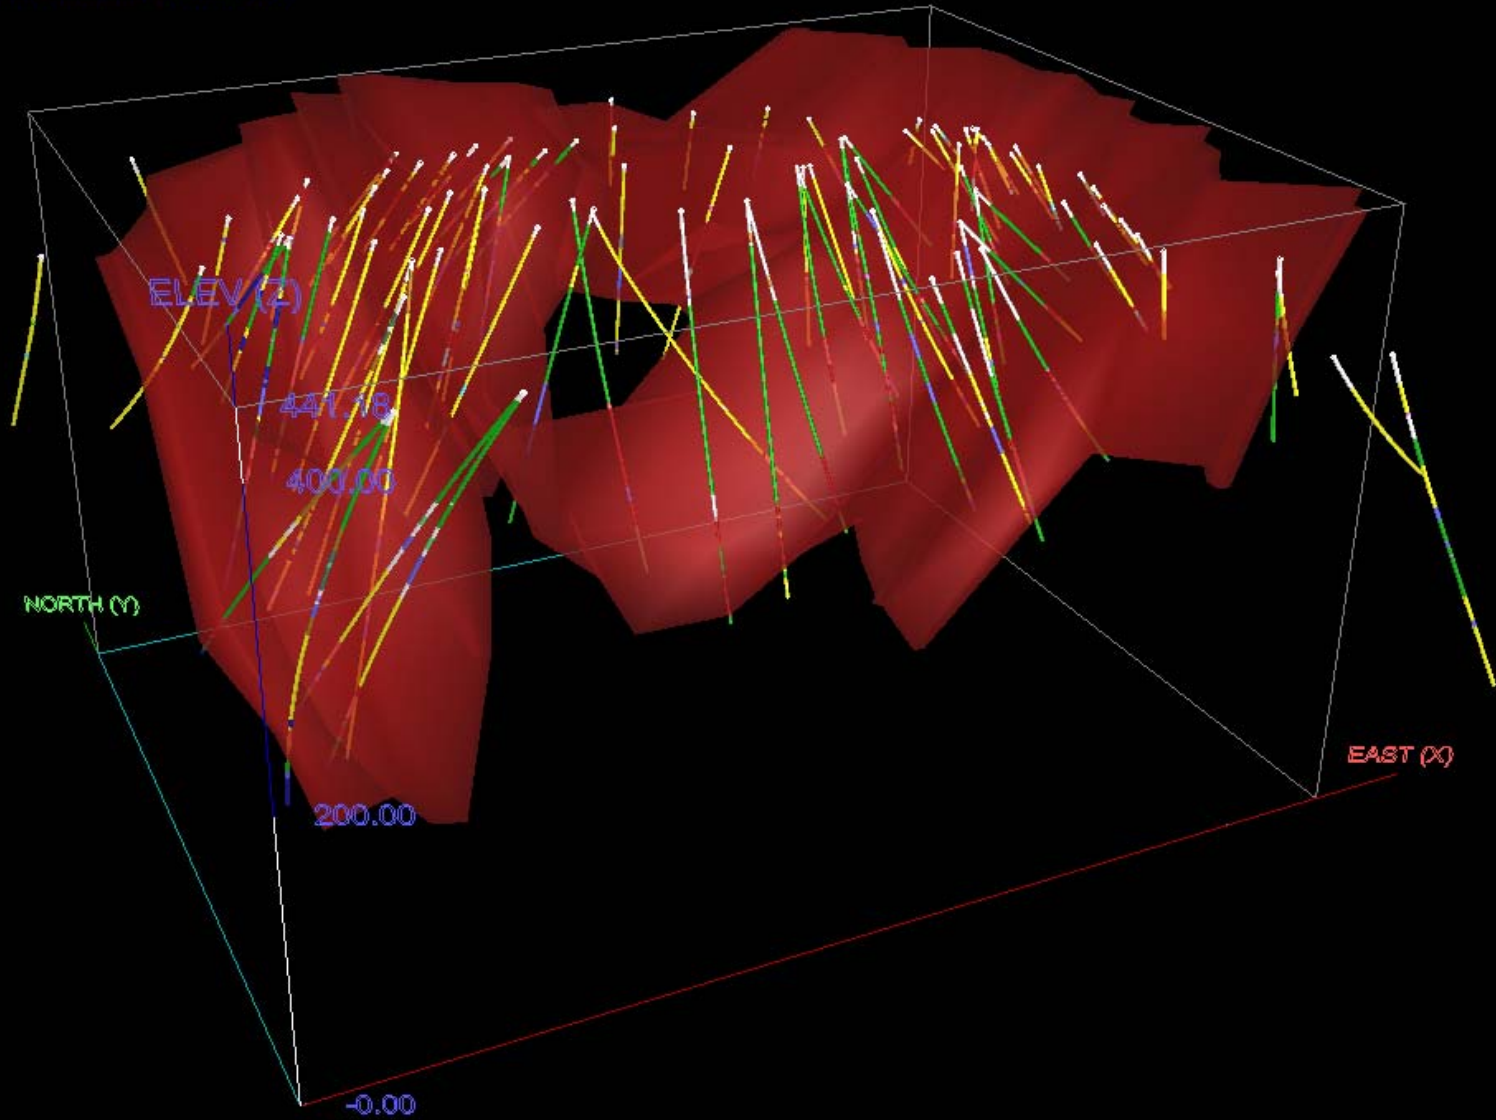

Hackett River 3-D Solid Models with
Entire Historical Drill Hole Database (incl. 2006)

Main Zone
Entire Historical Drill Hole Database (incl. 2006)

Main Zone
2006 Drill Holes Only

Boot Lake Zone
Entire Historical Drill Hole Database (incl. 2006)

Boot Lake Zone
2006 Drill Holes Only

East Cleaver Zone
Entire Historical Drill Hole Database (incl. 2006)

East Cleaver Zone
2006 Drill Holes Only