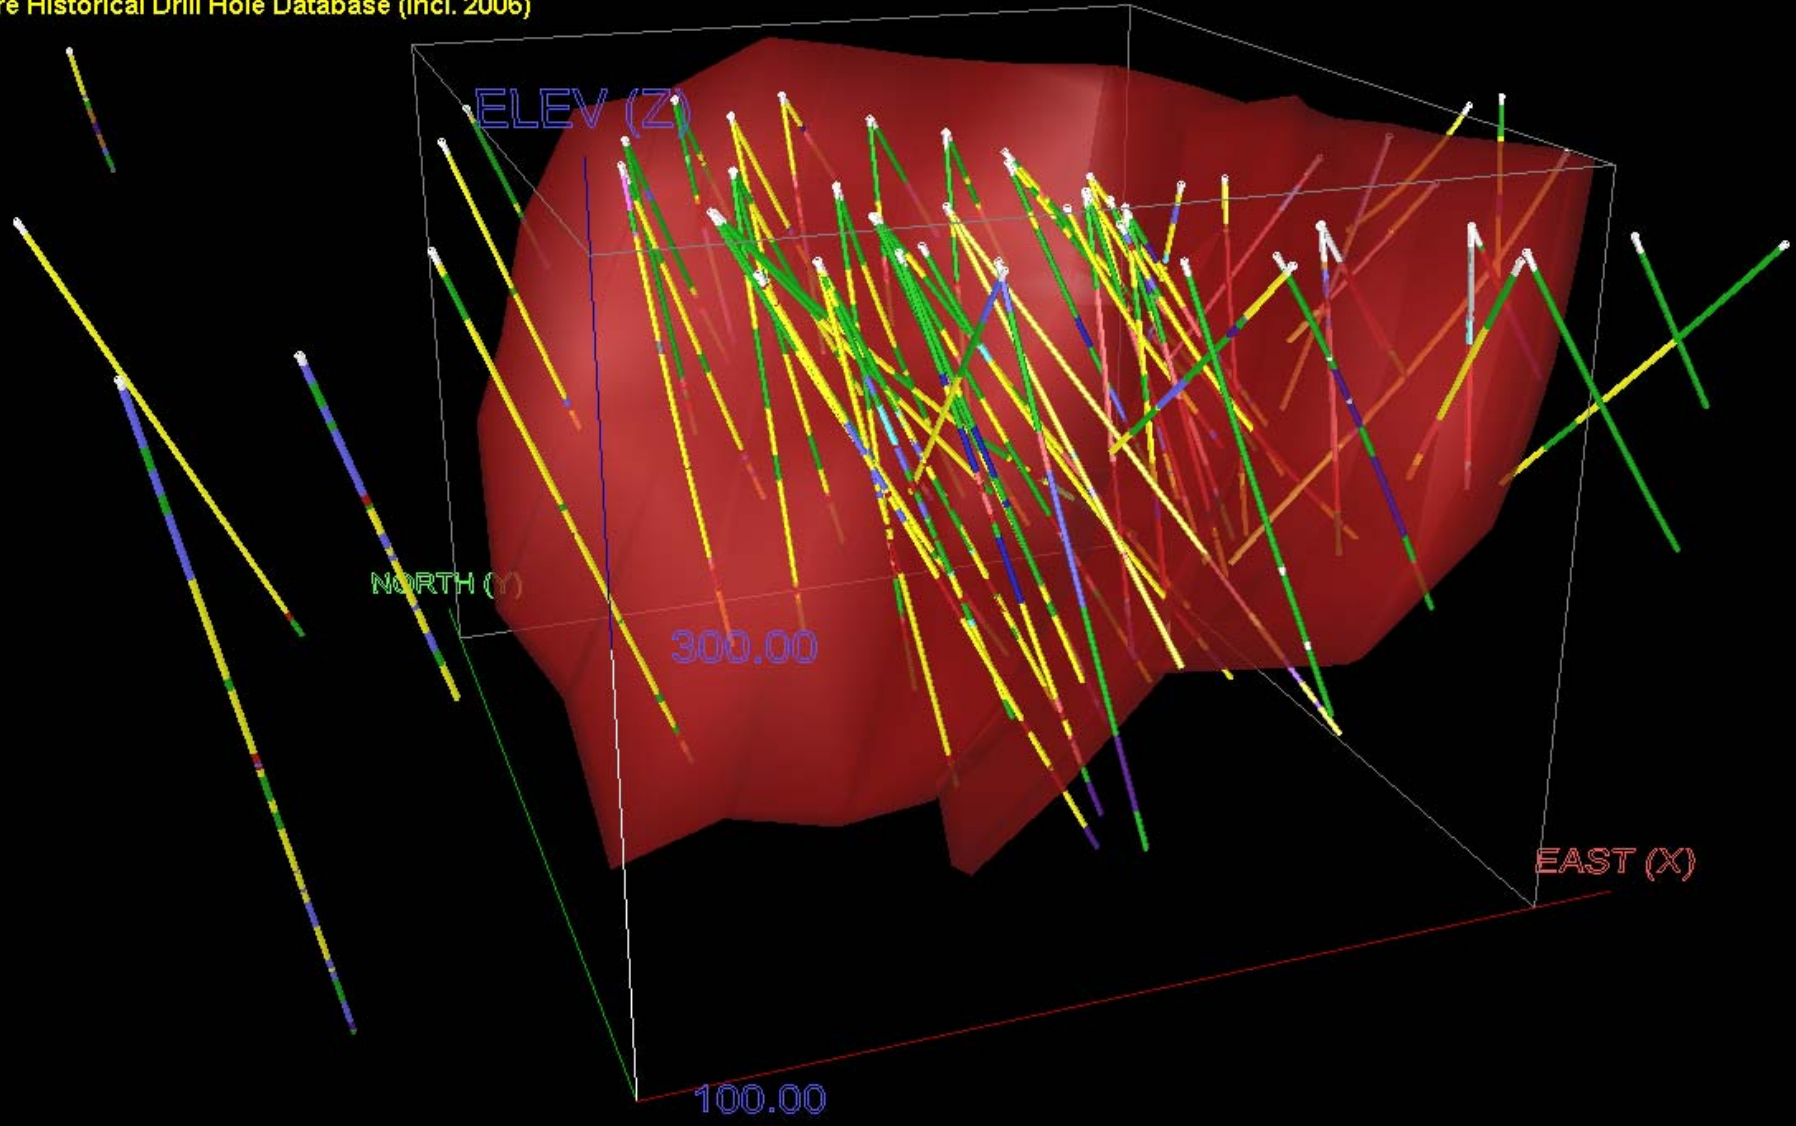

Hackett River 3-D Solid Models with
Entire Historical Drill Hole Database (incl. 2006)

Main Zone
Entire Historical Drill Hole Database (incl. 2006)

Main Zone
2006 Drill Holes Only

Boot Lake Zone
Entire Historical Drill Hole Database (incl. 2006)

Boot Lake Zone
2006 Drill Holes Only

East Cleaver Zone
Entire Historical Drill Hole Database (incl. 2006)

East Cleaver Zone
2006 Drill Holes Only