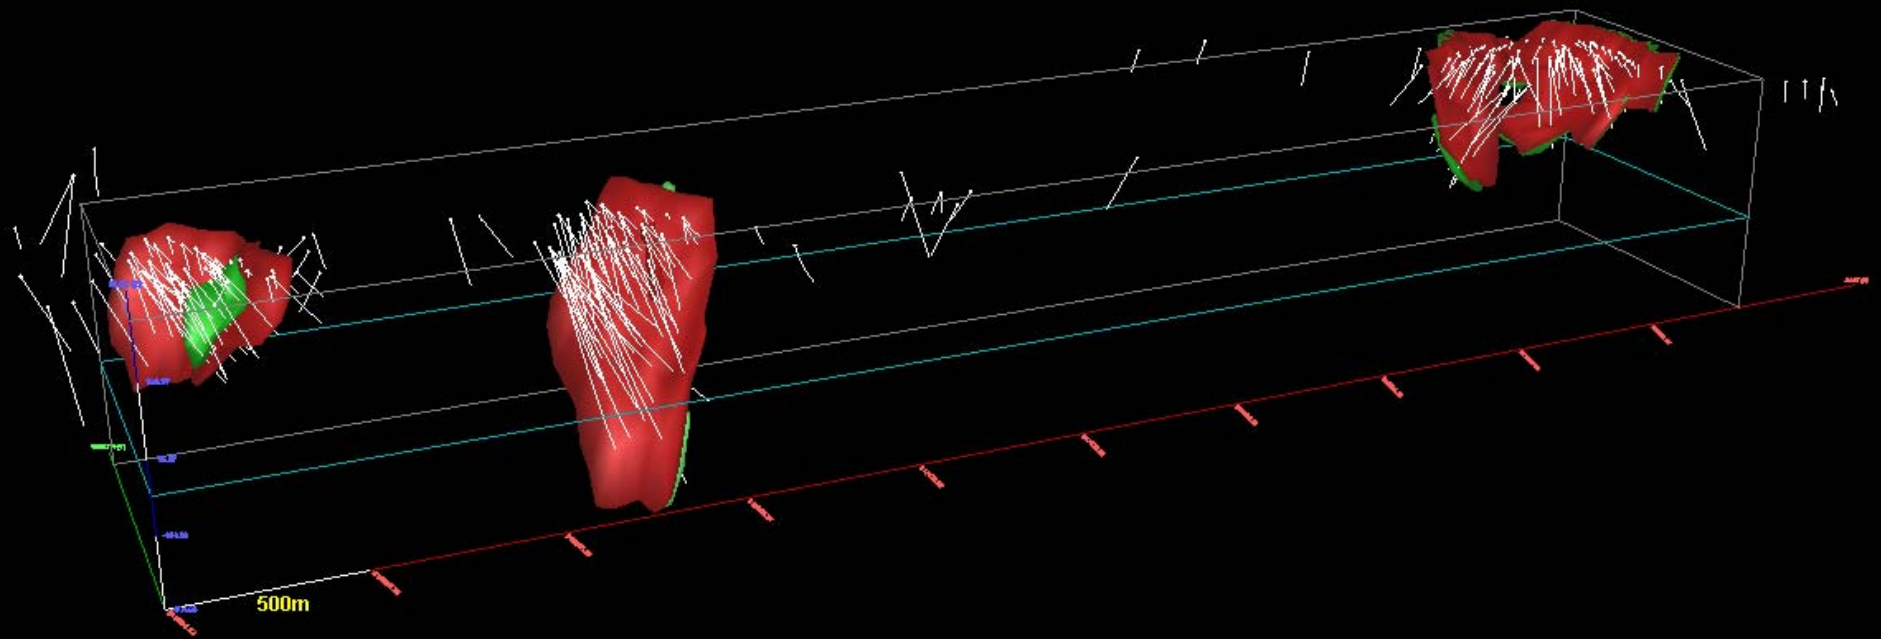

Hackett River 3-D Solid Models with
Entire Historical Drill Hole Database (incl. 2006)

Main Zone
Entire Historical Drill Hole Database (incl. 2006)

Main Zone
2006 Drill Holes Only

Boot Lake Zone
Entire Historical Drill Hole Database (incl. 2006)

Boot Lake Zone
2006 Drill Holes Only

East Cleaver Zone
Entire Historical Drill Hole Database (incl. 2006)

East Cleaver Zone
2006 Drill Holes Only